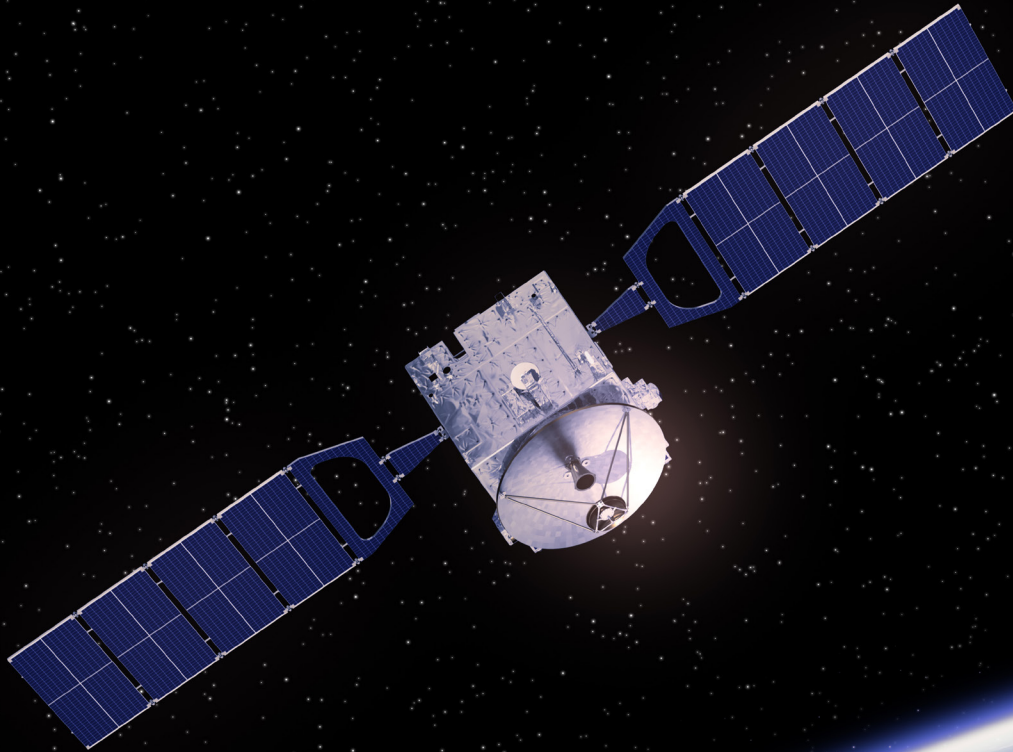

MEGAPHASE BREAK-OVER TORQUE WRENCHES

Essential to Preventing Overtorquing of RF Connectors

MegaPhase break-over torque wrenches are essential for repeatable measurements in lab or production applications. When the preset torque value is reached the torque wrench “breaks over” indicating torque has been reached and eliminating overtorquing.

The wrenches are designed and manufactured to meet or exceed the accuracy and repeatability requirements of ISO 6789:2003 (+/- 6% of setting). Our slim line torque wrenches have thinner stainless steel heads which allows improved access to tightly spaced areas.

MegaPhase®

With the right connection anything is possible

[Visit us at megaphase.com](https://www.megaphase.com)

About us

Founded in 1998 and headquartered in Stroudsburg, Pennsylvania, MegaPhase designs and manufactures high-performance RF coaxial cables and connectors for OEMs in critical markets including test instrumentation, defense, aerospace, telecommunications, and satellite systems. Serving more than 500 customers in 30 countries—including major technology leaders and the U.S. government—MegaPhase is best known for its industry-leading GrooveTube® technology, a breakthrough flexible cable design used in high-reliability, high-power, and phase-defined applications across ground, sea, air, and space platforms. All products are manufactured in-house, tested 100% in a state-of-the-art RF lab up to 110 GHz, and engineered to deliver exceptional phase stability, low loss, and long-term measurement repeatability, helping customers achieve more reliable results at a lower cost per measurement.